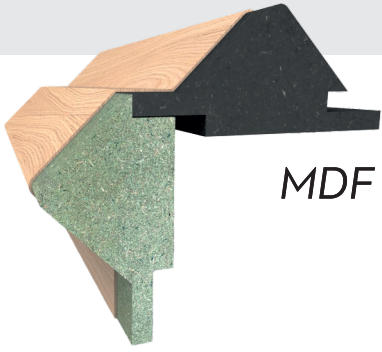

Wall Cladding - Veneer Profile

No 95 – Pyramid

MDF moisture resistant with Veneer